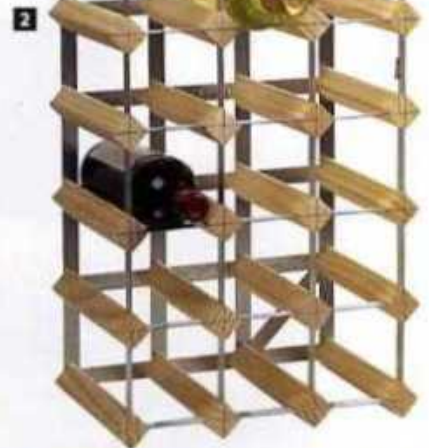

**THINGS TO CONSIDER...**

- Modular wine racks can be built to fill a particular area, such as the space under the stairs, and added to as your collection grows.
- Made-to-measure racks are ideal if you want to convert an unused alcove into a wine store.
- Purpose-made storage cabinets that look similar to refrigerators keep wine at the correct temperature and humidity.
- A pre-fabricated wine cellar, sunk into the ground floor of your home with a trapdoor for access, keeps a large and valuable wine collection in prime condition.
- For champagne, choose a rack with openings large enough to accept the wider bottles.

1 The **Bastide** wine rack in polished or cream painted French oak holds 24 bottles, £950, Fired Earth. 2 This simple, inexpensive **natural or stained wood and galvanised steel** rack comes in various sizes, from £16 for the 12 bottle size, Divertimenti. 3 Display wine in a **floor standing wine rack**. It holds 120 bottles with drawers for accessories, £3,225, Chalon. 4 Serious wine buffs need high-capacity storage. This **self-contained cellar** can hold up to 1,600 bottles. Sunk into the floor of your home, it uses circulating air to control the environment, from £15,000, Spiral Cellars. 5 The **Rangemaster wine cooler** is 864mm high, 606mm wide and 616cm deep, fits under a kitchen worktop and holds up to 50 bottles at the right temperature and humidity, £699. 6 Keep wine cool in this **modular terracotta wine rack**, which has hexagonal modules measuring 19cm deep and 10.5cm across, from £45.99 (plus £4.95 p&p) for a 10-set rack, Weston Mill Pottery. For stockist and contact details turn to page 160