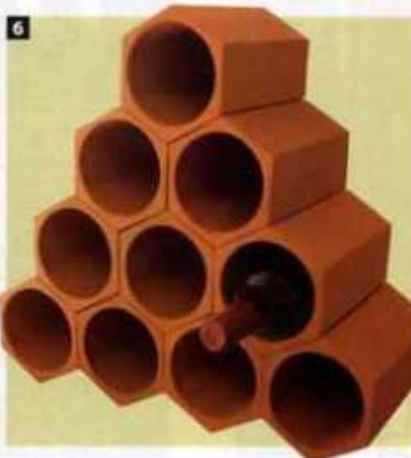

**THINGS TO CONSIDER...**

- Modular wine racks can be built to fill a particular area, such as the space under the stairs, and added to as your collection grows.
- Made-to-measure racks are ideal if you want to convert an unused alcove into a wine store.
- Purpose-made storage cabinets that look similar to refrigerators keep wine at the correct temperature and humidity.
- A pre-fabricated wine cellar, sunk into the ground floor of your home with a trapdoor for access, keeps a large and valuable wine collection in prime condition.
- For champagne, choose a rack with openings large enough to accept the wider bottles.